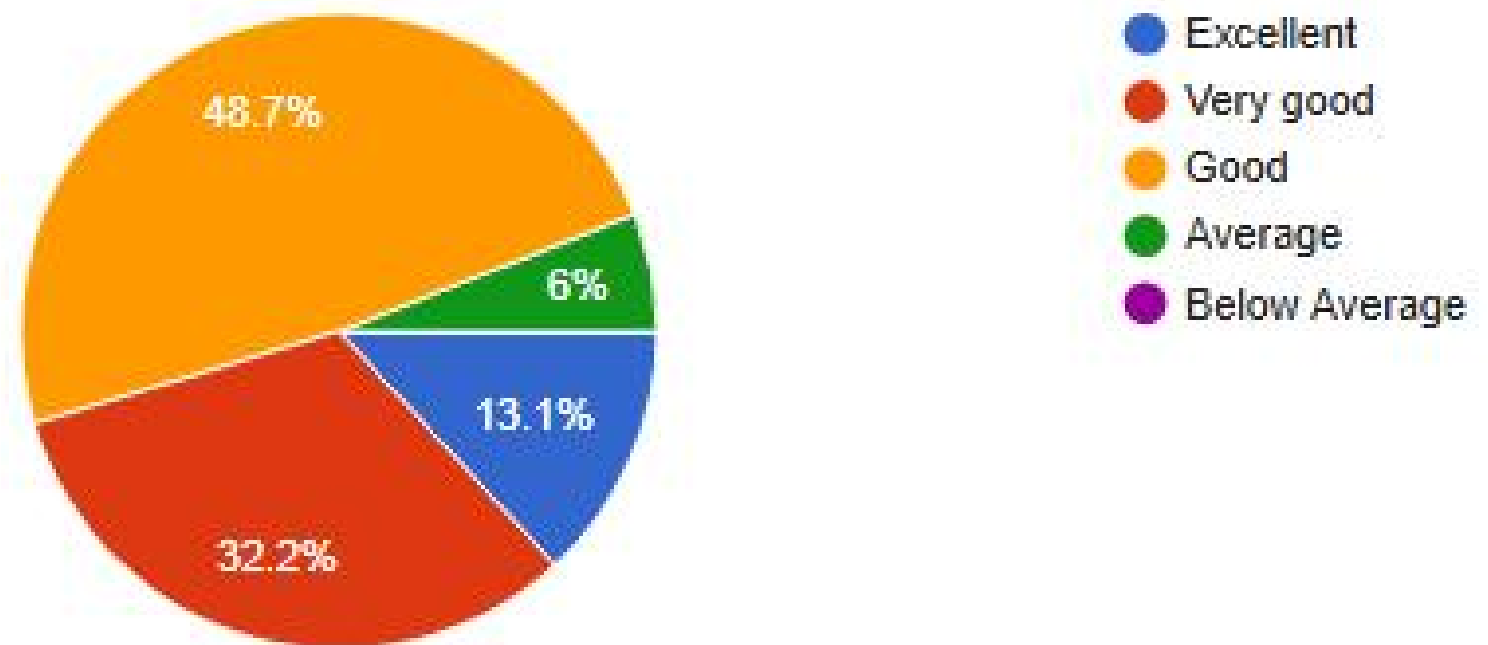

Please rate the academic initiatives for Bring/ Remedial/ Courses taken by the college to improve your competence as students?

267 responses