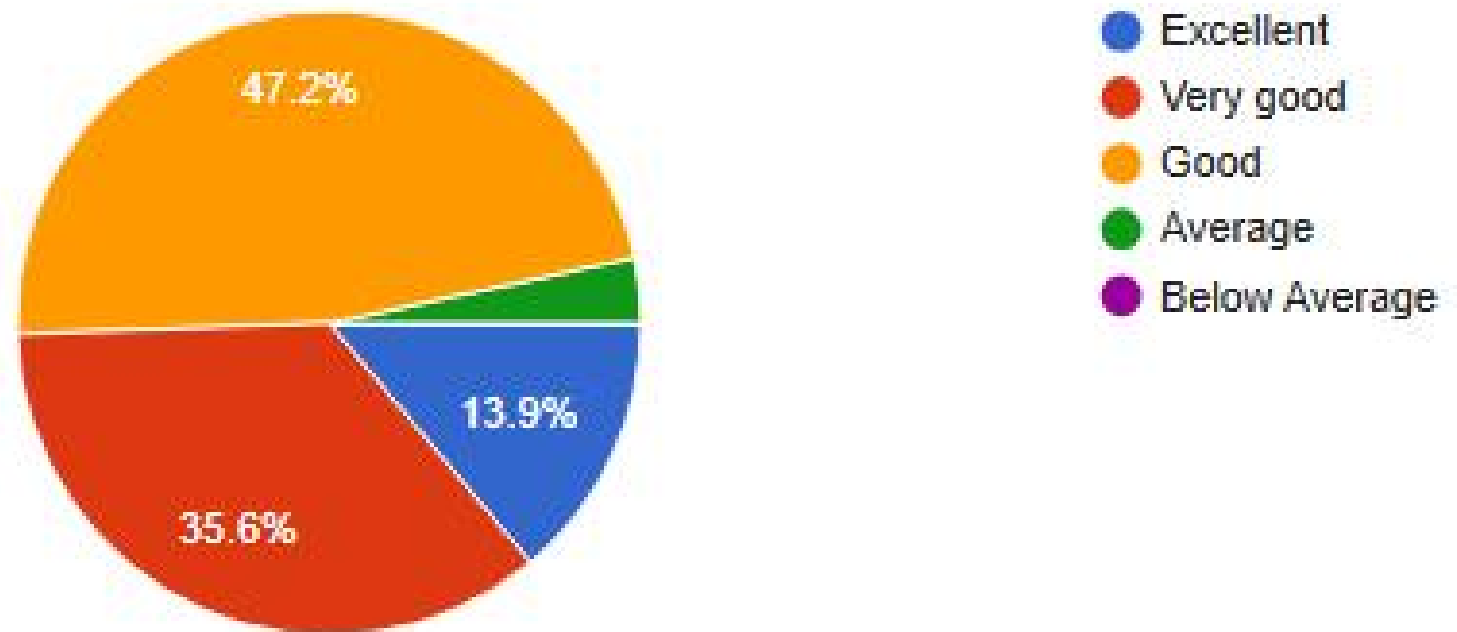

How would you rate the Quality of Education imported in the college?

267 responses