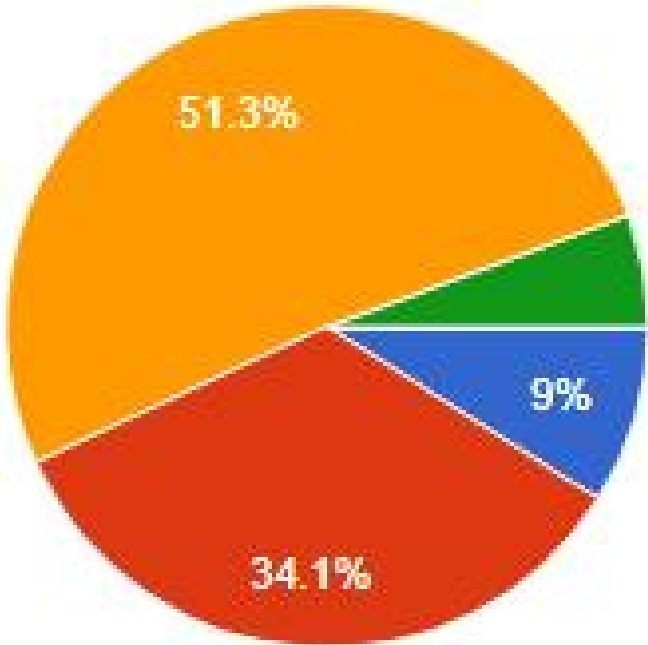

Anandi Shikshan Prasarak Mandal Kalambe Tarf
Kale Sanchlit

Padmashri Dr.G.G.Jadhav Mahavidyalay
Gaganbawda

2023-24

Graphical Analysis of Student Feedback

Name of the Faculty

267 responses

Class

267 responses

Your feedback about the college library service and facility?

267 responses

- Excellent
- Very good
- Good
- Average
- Below Average

Your feedback about the college computer Labs/ Internet/ Wi- Fi service and facility?