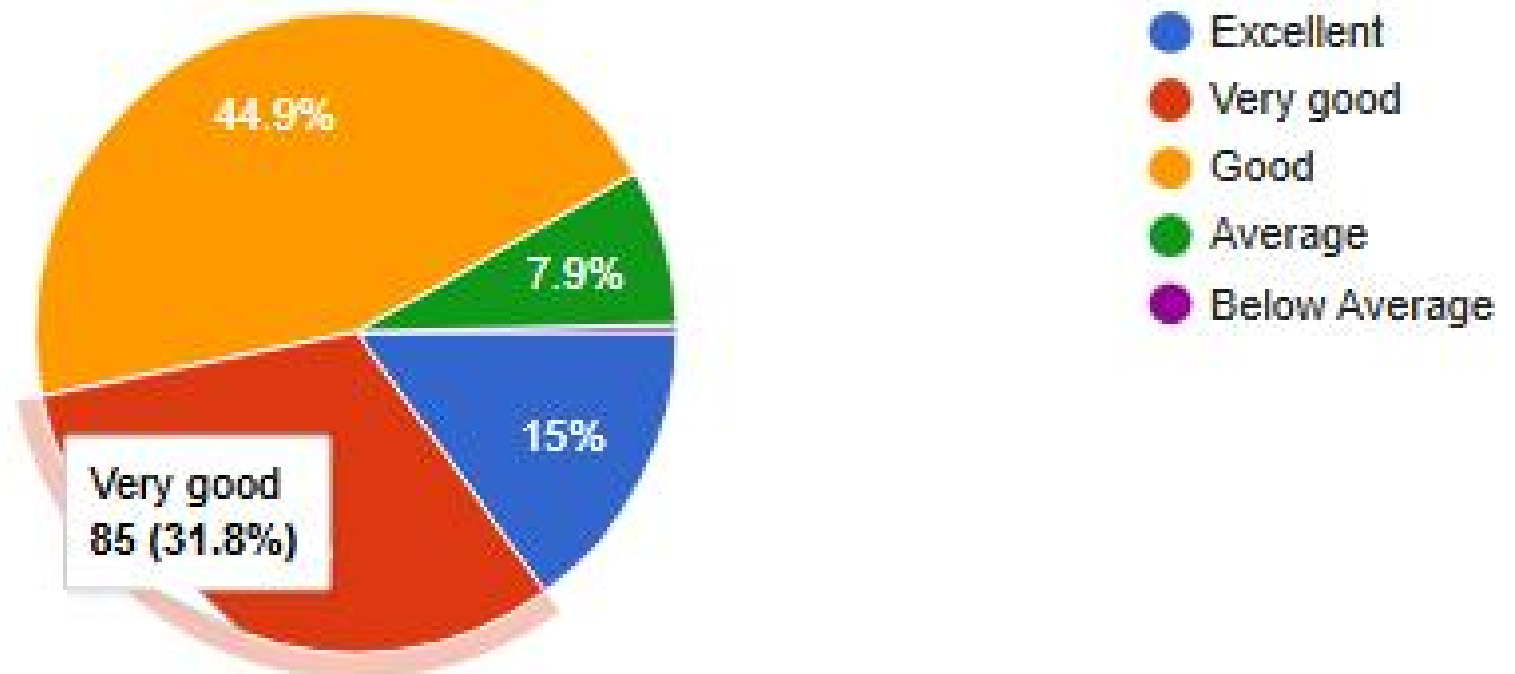

Please rate the academic initiatives for arrangement of Seminar/ Workshops taken by the college to improve your competence as students?

267 responses