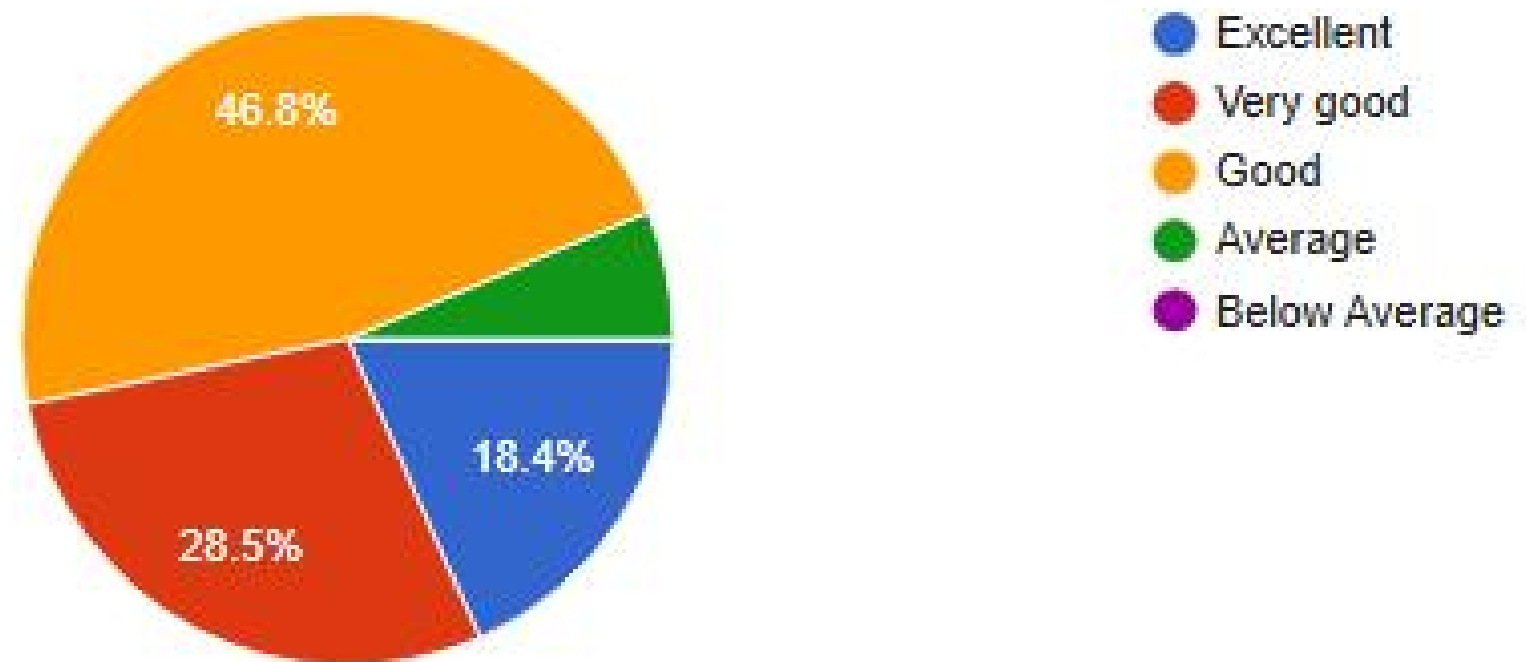

Your feedback about the NSS/ Extra Curricular Activity run by college ?

267 responses