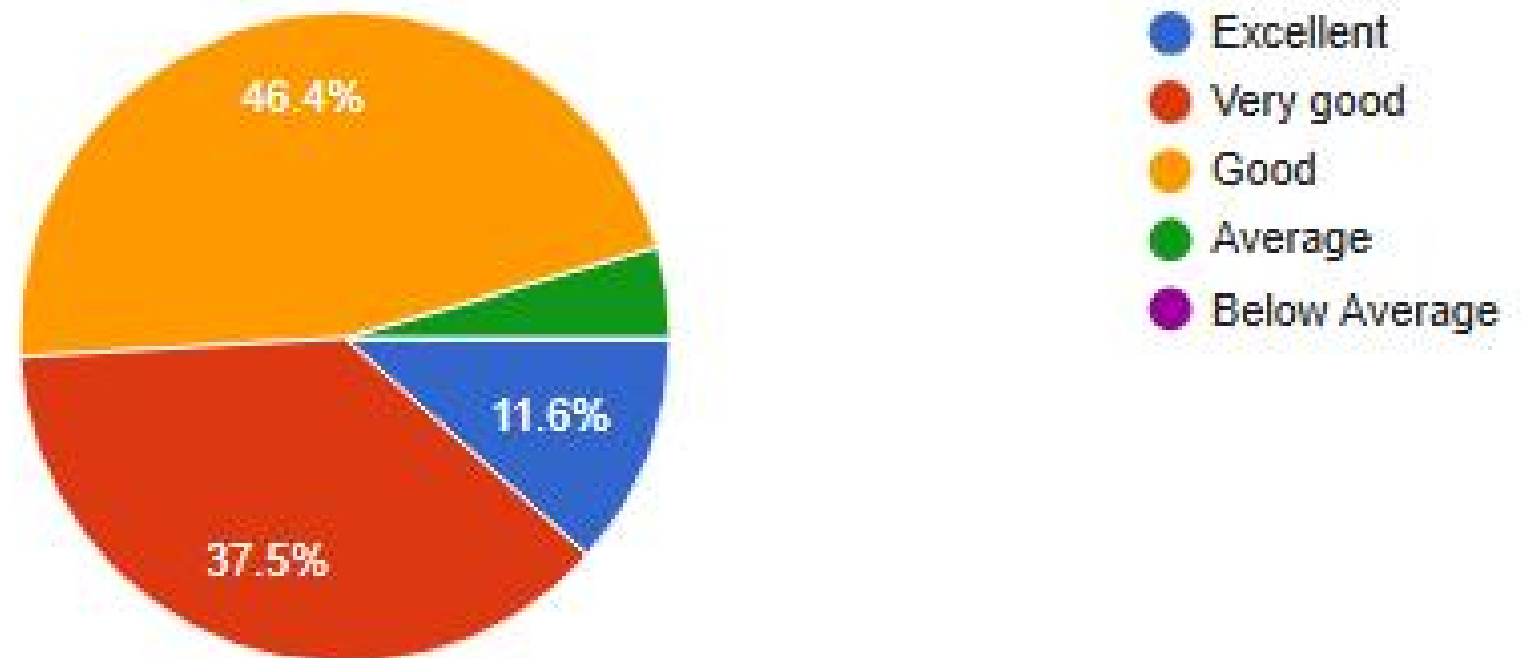

Please rate the academic initiatives for Innovative Teaching Learning Methodologies taken by the college to improve your competence as students?

267 responses