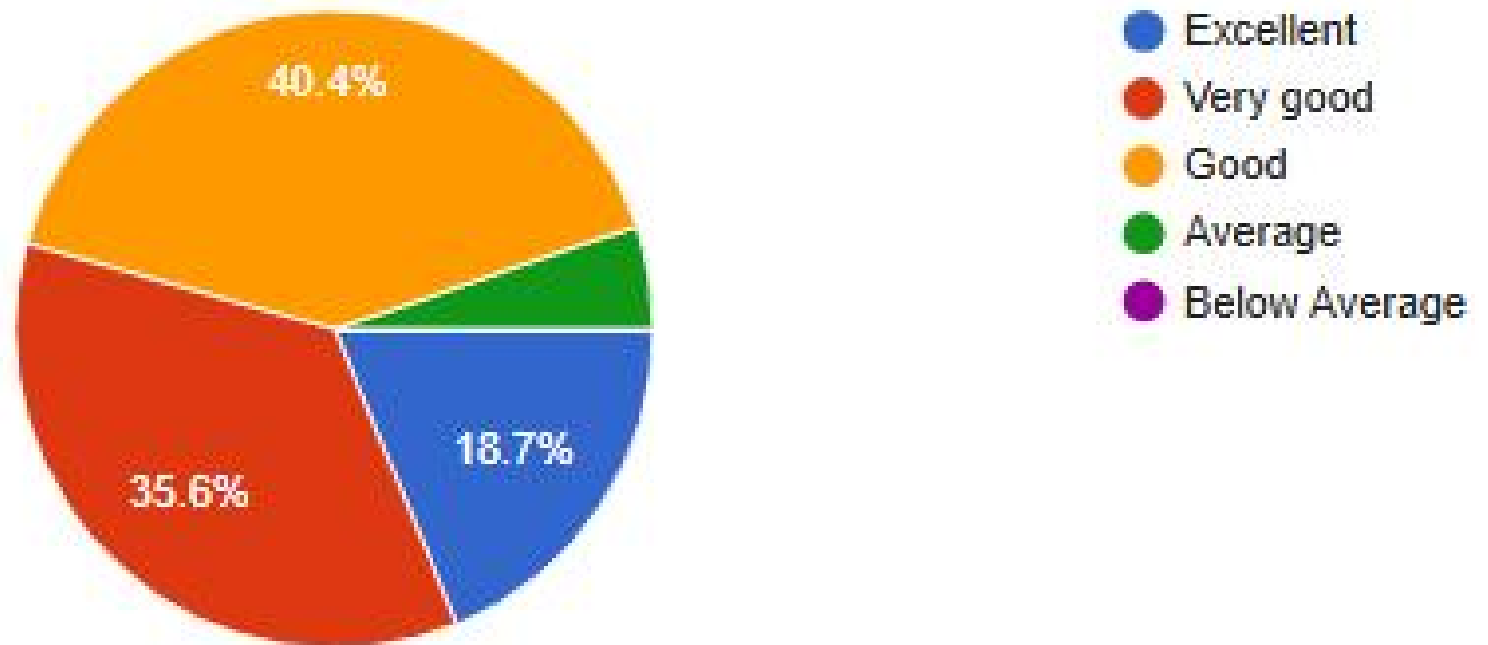

267 responses

Your feedback about the college Audio Visual facility ? (like E-board, PPT Presentation, Videos, Films etc.)

service and

267 responses

- Excellent
- Very good
- Good
- Average
- Below Average