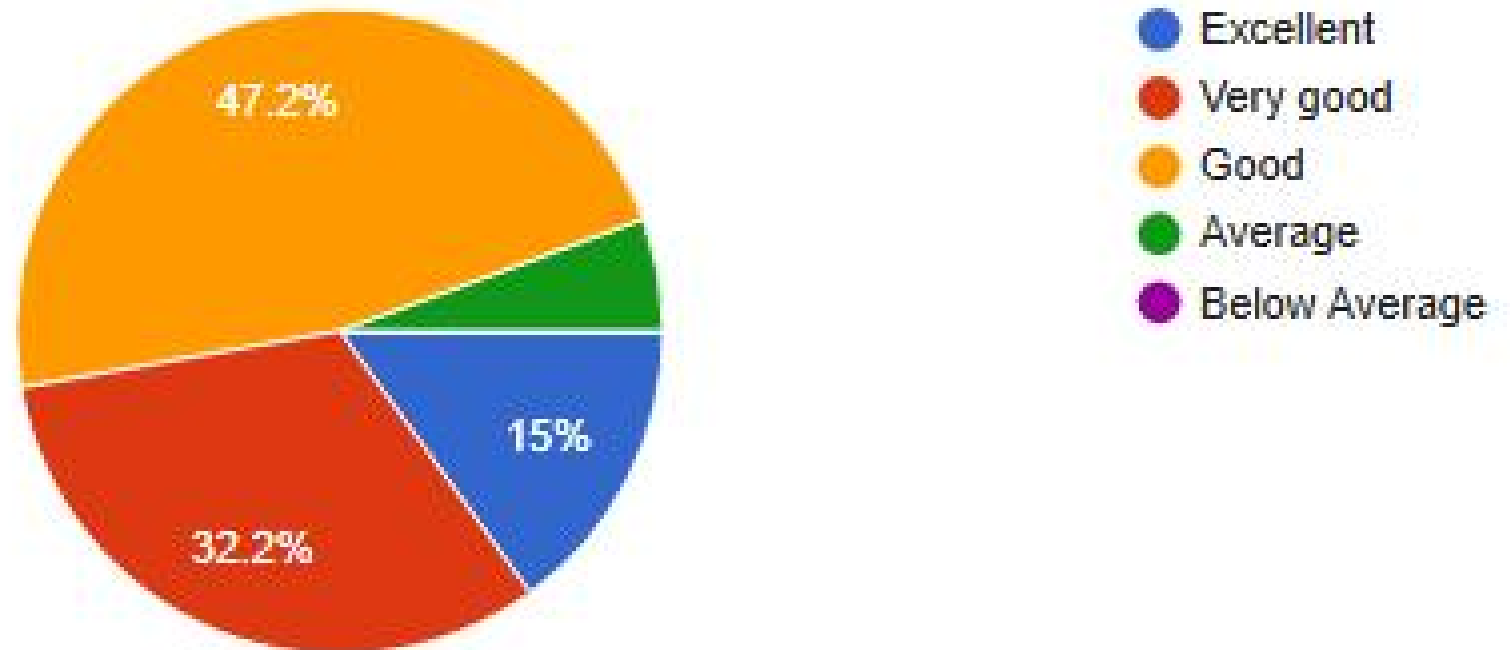

Your feedback about the office/ Students Counter facility provided by college ?

267 responses