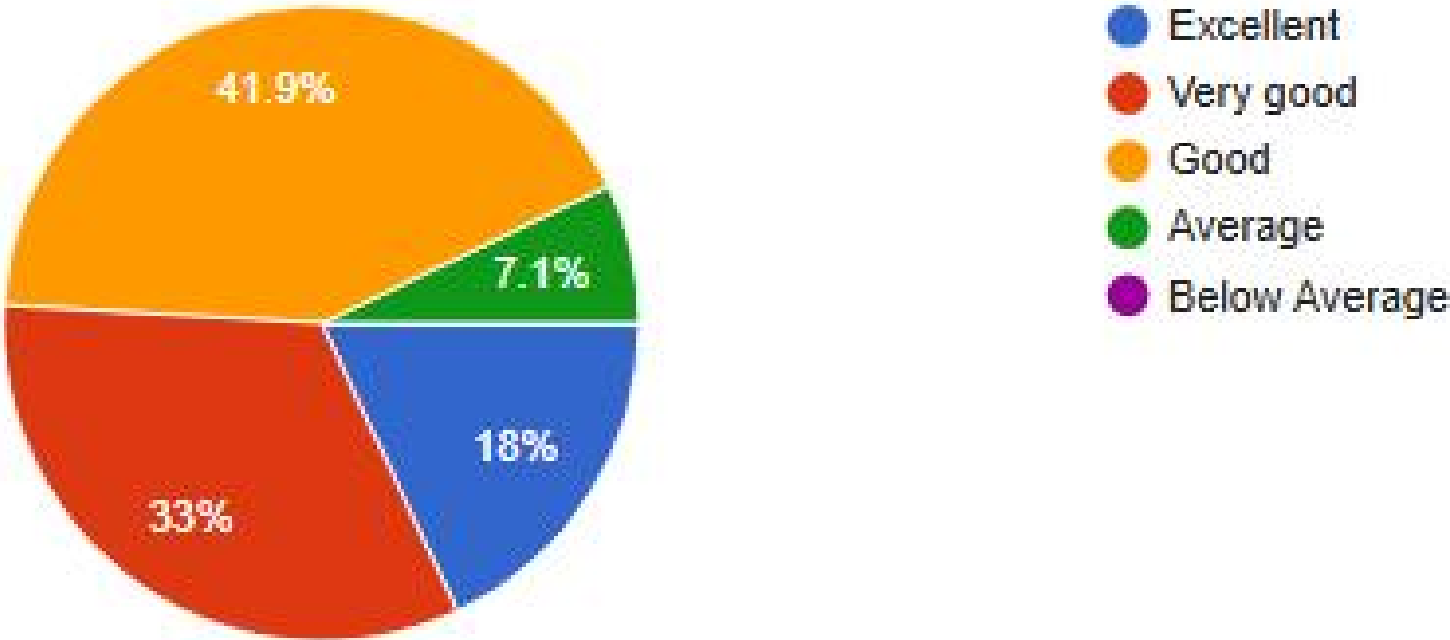

Your feedback about the Sports/ Gymnasium/ Recreation facility provided by college ?

267 responses