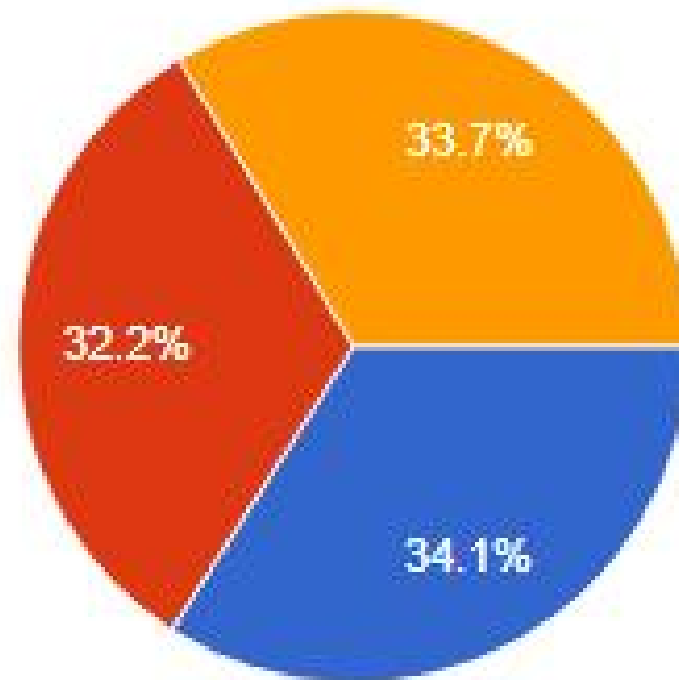

Anandi Shikshan Prasarak Mandal Kalambe Tarf
Kale Sanchlit

Padmashri Dr.G.G.Jadhav Mahavidyalay
Gaganbawda

2023-24

Graphical Analysis of Student Feedback

Name of the Faculty

267 responses

Class

267 responses