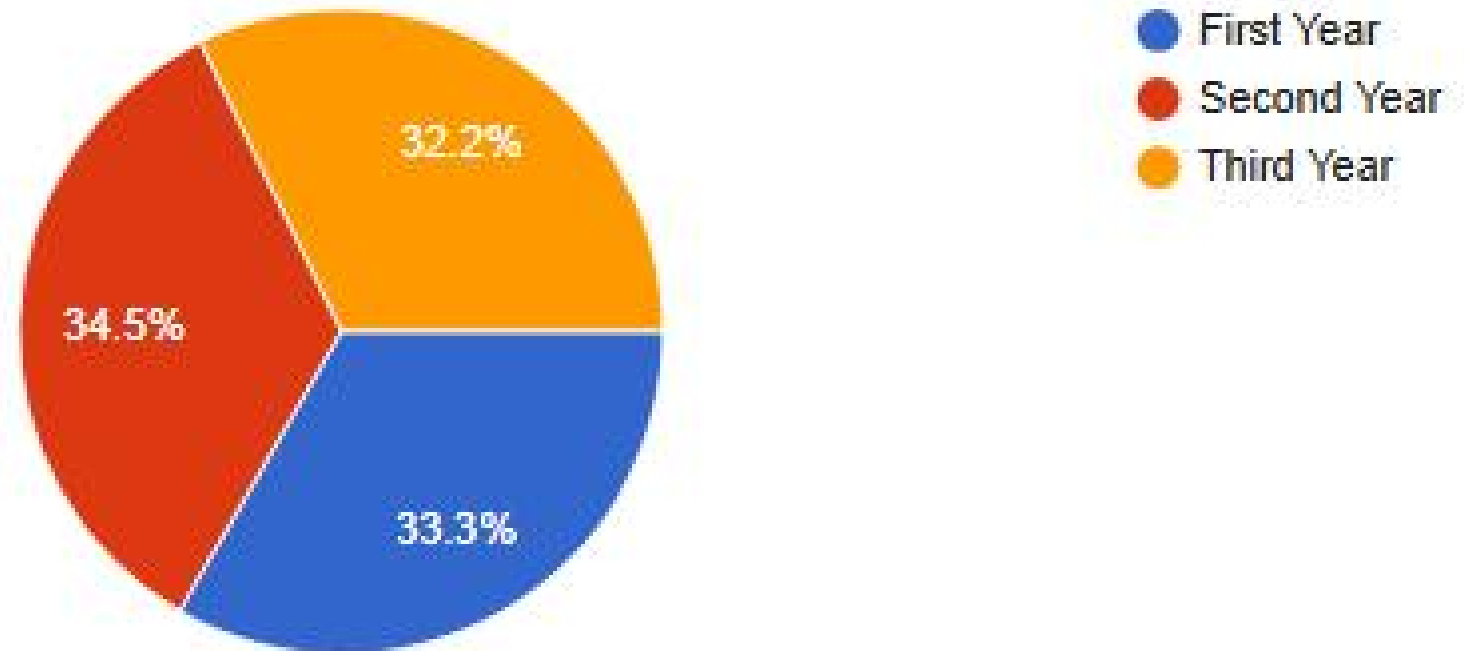

Anandi Shikshan Prasarak Mandal Kalambe Tarf
Kale Sanchlit

Padmashri Dr.G.G.Jadhav Mahavidyalay
Gaganbawda

2023-24

Graphical Analysis of Student Feedback

Name of the Faculty

267 responses

Class

267 responses