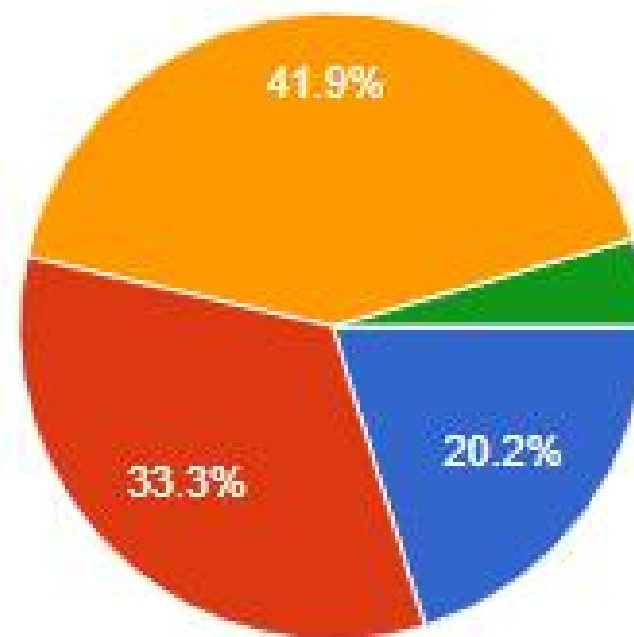

Your feedback about the college library service and facility?

267 responses

- Excellent
- Very good
- Good
- Average
- Below Average

Your feedback about the college computer Labs/ Internet/ Wi- Fi service and facility?

267 responses

Your feedback about the college Audio Visual facility ? (like E-board, PPT Presentation, Videos, Films etc.)

service and

267 responses

- Excellent
- Very good
- Good
- Average
- Below Average